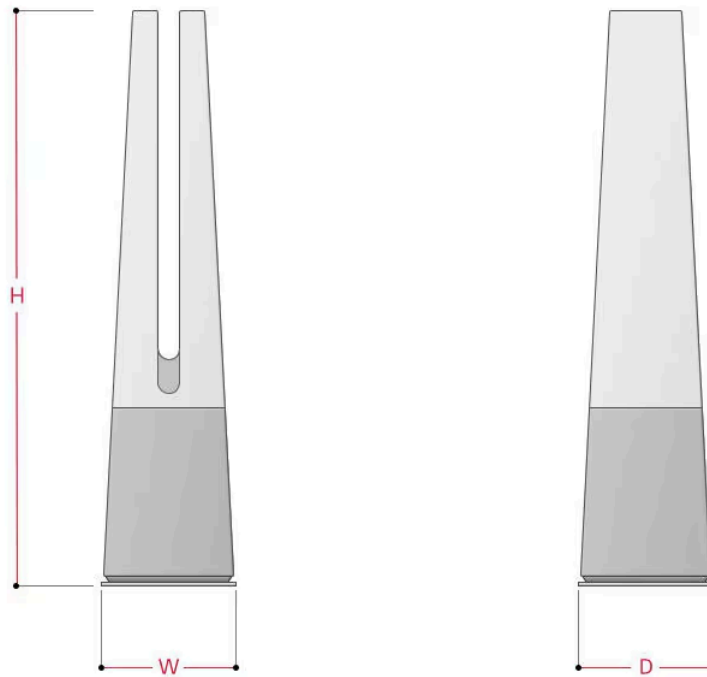

Summary

DIMENSIONS

All Spec

BASIC SPEC.

Recommended area (m²)

23.2

Power Supply (V/Hz)

220~240V / 60Hz

Air Volume (High/Low, CFM)

No

CADR (CMM)

3.01

Display(Method)

LED

Exterior Design

Tower Type

Power Input (Cool Mode) (Turbo, W)

32 / 40

DIMENSION & WEIGHT

Product Weight (kg)

9.7

Weight_Shipping (kg)

11.7

Product Dimensions -WxHxD (mm)

265 x 1120 x 265

Packing Dimensions -WxHxD (mm)

320 x 1195 x 320

FEATURES

Air Flow Options

Wide / Natural

Auto Wind Mode

Yes