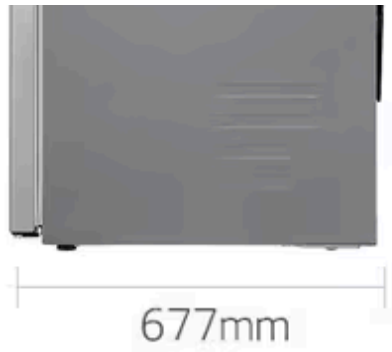

Summary

DIMENSIONS

Key Specs

Storage Volume Total (L) 335	Product Dimension (WxHxD, mm) 595 x 1720 x 677
Compressor Type Smart Inverter	InstaView No
Door-in-Door No	ThinQ (Wi-Fi) No
Finish (Door) Platinum Silver	

DIMENSIONS & WEIGHT

Packing Weight (kg)

71

Product Weight (kg)

62

Product Dimension (WxHxD, mm)

595 x 1720 x 677

FEATURES